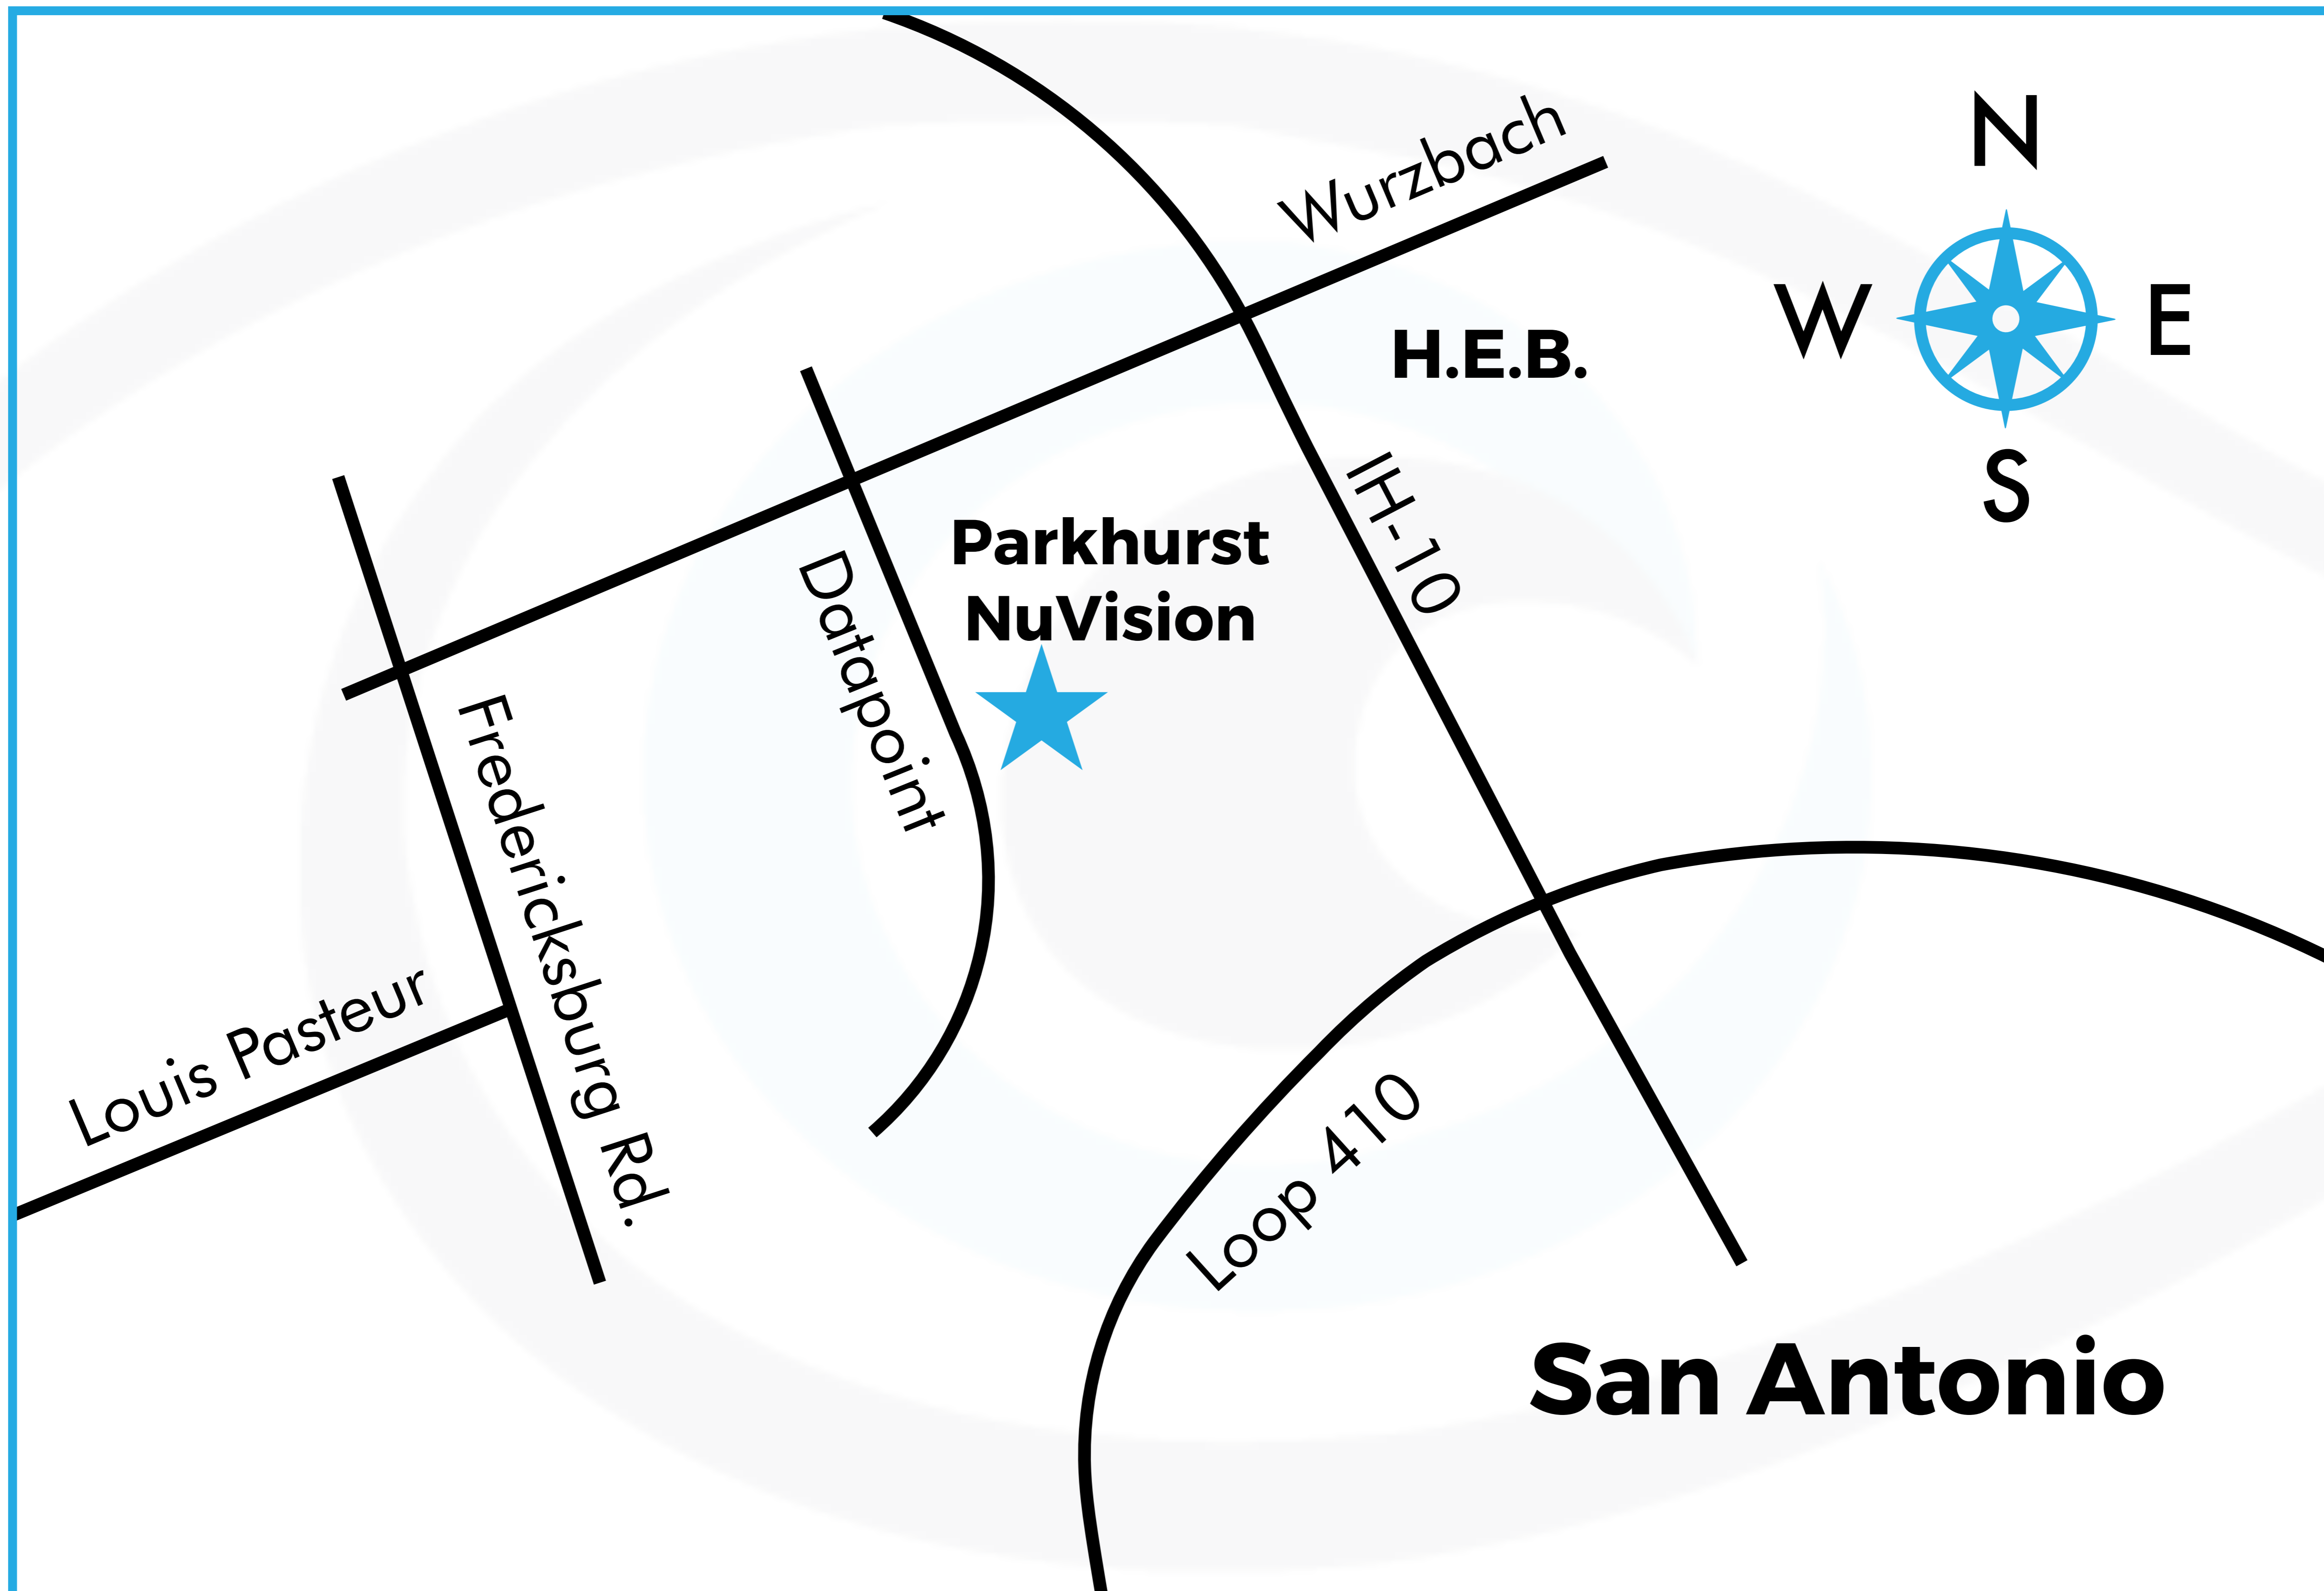

PARKHURST NUVISION

9725 Datapoint Drive, Suite 106

San Antonio, TX 78229

(210) 585-2020 | Fax: (210) 249-0209

ParkhurstNuVision.com

Driving on I-10 Traveling West

Driving on I-10 traveling West, exit Wurzbach and go left under the I-10 Overpass. Turn left on Datapoint and the location is 1/4 mile on the left.

Driving on I-10 Traveling East

Driving on I-10 traveling East, exit Wurzbach and turn right on Wurzbach. Turn left on Datapoint and the location is 1/4 mile on the left.

Patient Name

Appointment Date

Time